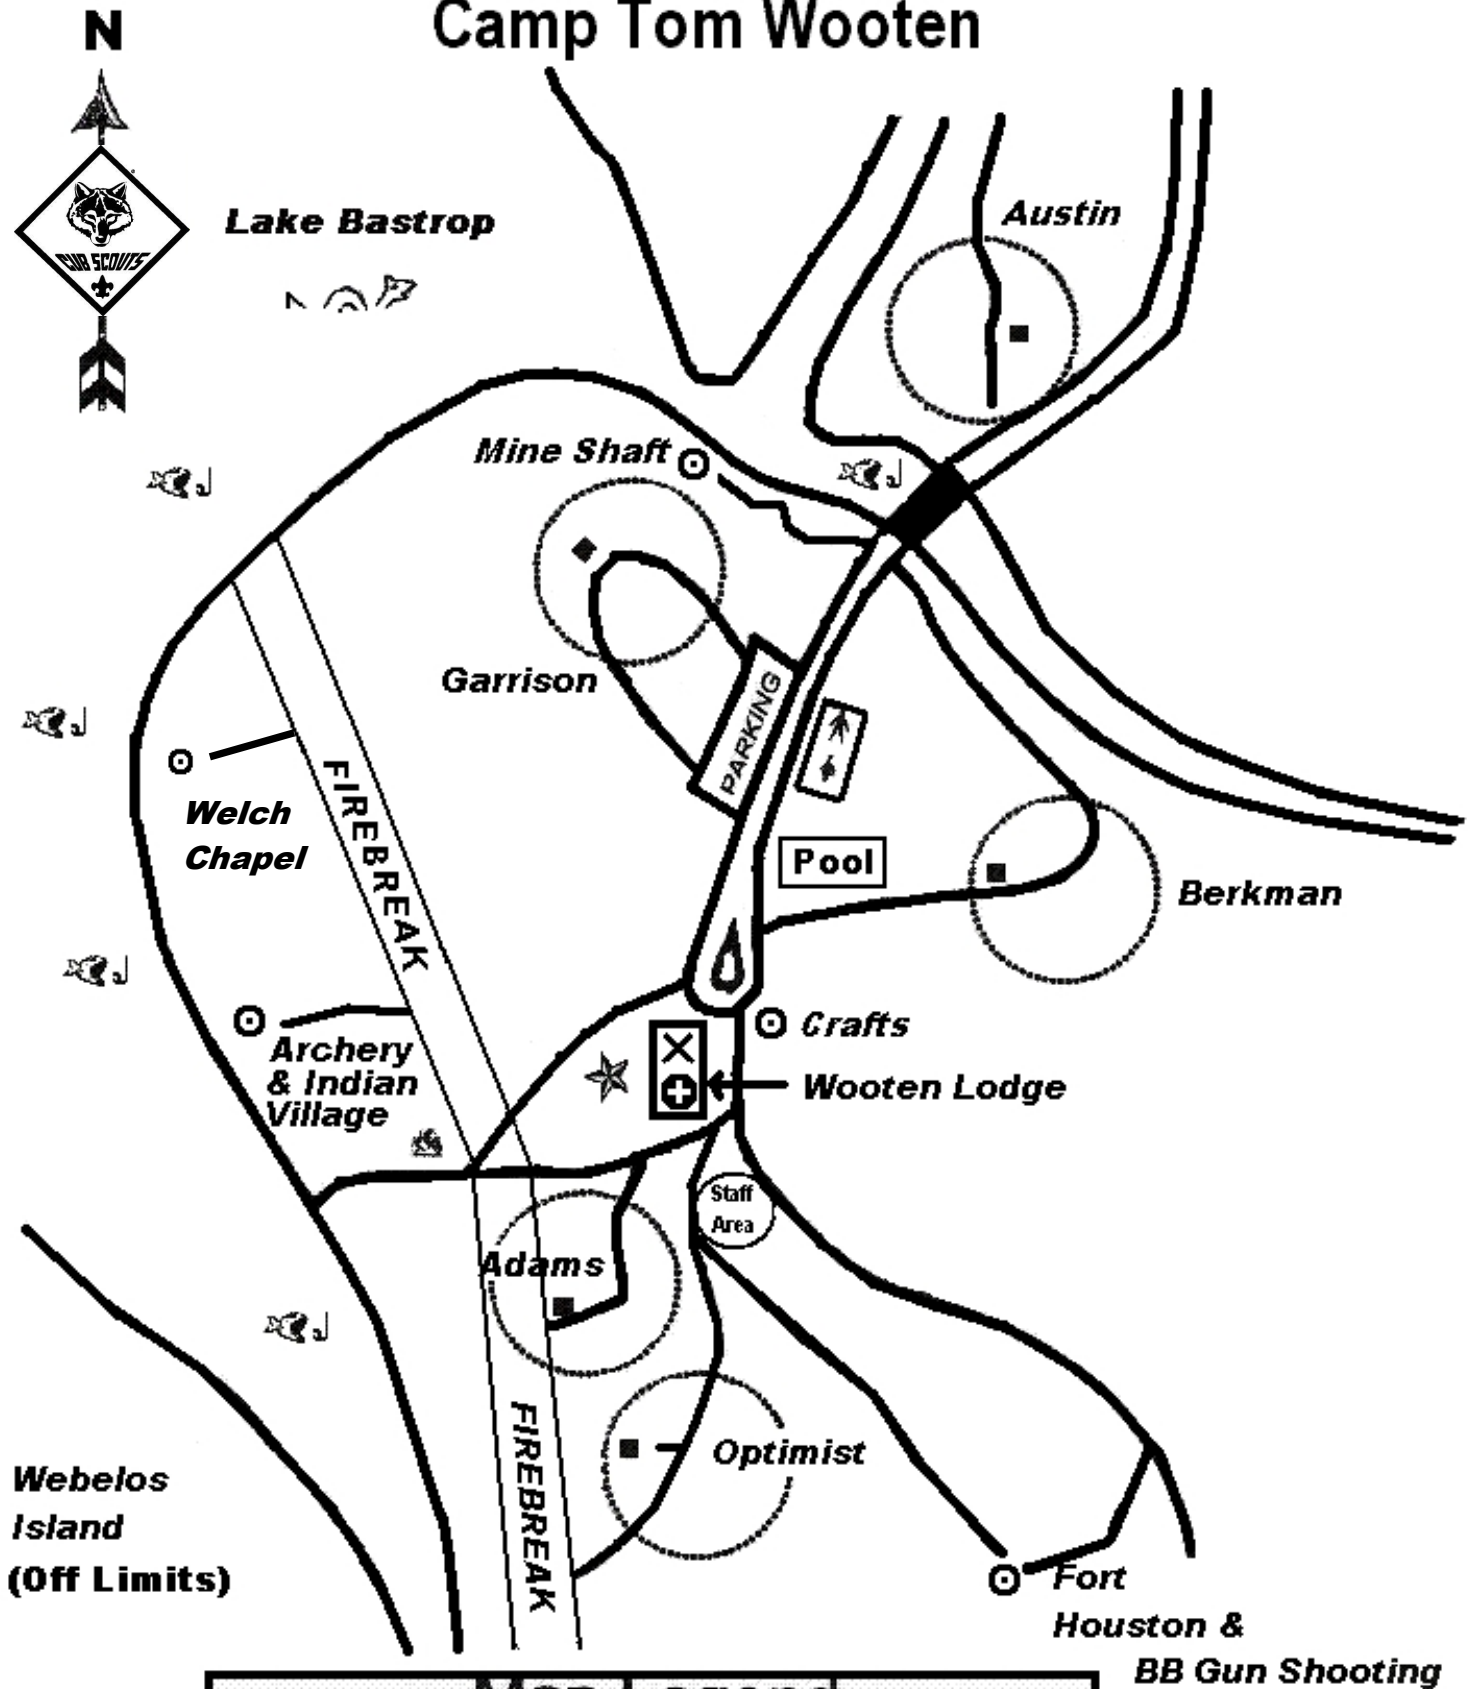

Cub World

Camp Tom Wooten

Lake Bastrop

Austin

Mine Shaft

Garrison

Welch Chapel

Pool

Berkman

Archery & Indian Village

Crafts

Wooten Lodge

Adams

Staff Area

Optimist

Webelos Island
(Off Limits)

Fort Houston &

BB Gun Shooting

Map Legend

⊙	PROGRAM AREAS	☺	SLIP-N-SLIDE
○	CAMPsites	♂ ♀	INDOOR SHOWERS/RESTROOMS
🔥	CAMPFIRE RING	■	LATRINES (EXCEPT GARRISON)
⊗	DINING HALL	⊕	FIRST AID
★	FLAG CEREMONY/ EMERGENCY GATHERING AREA		