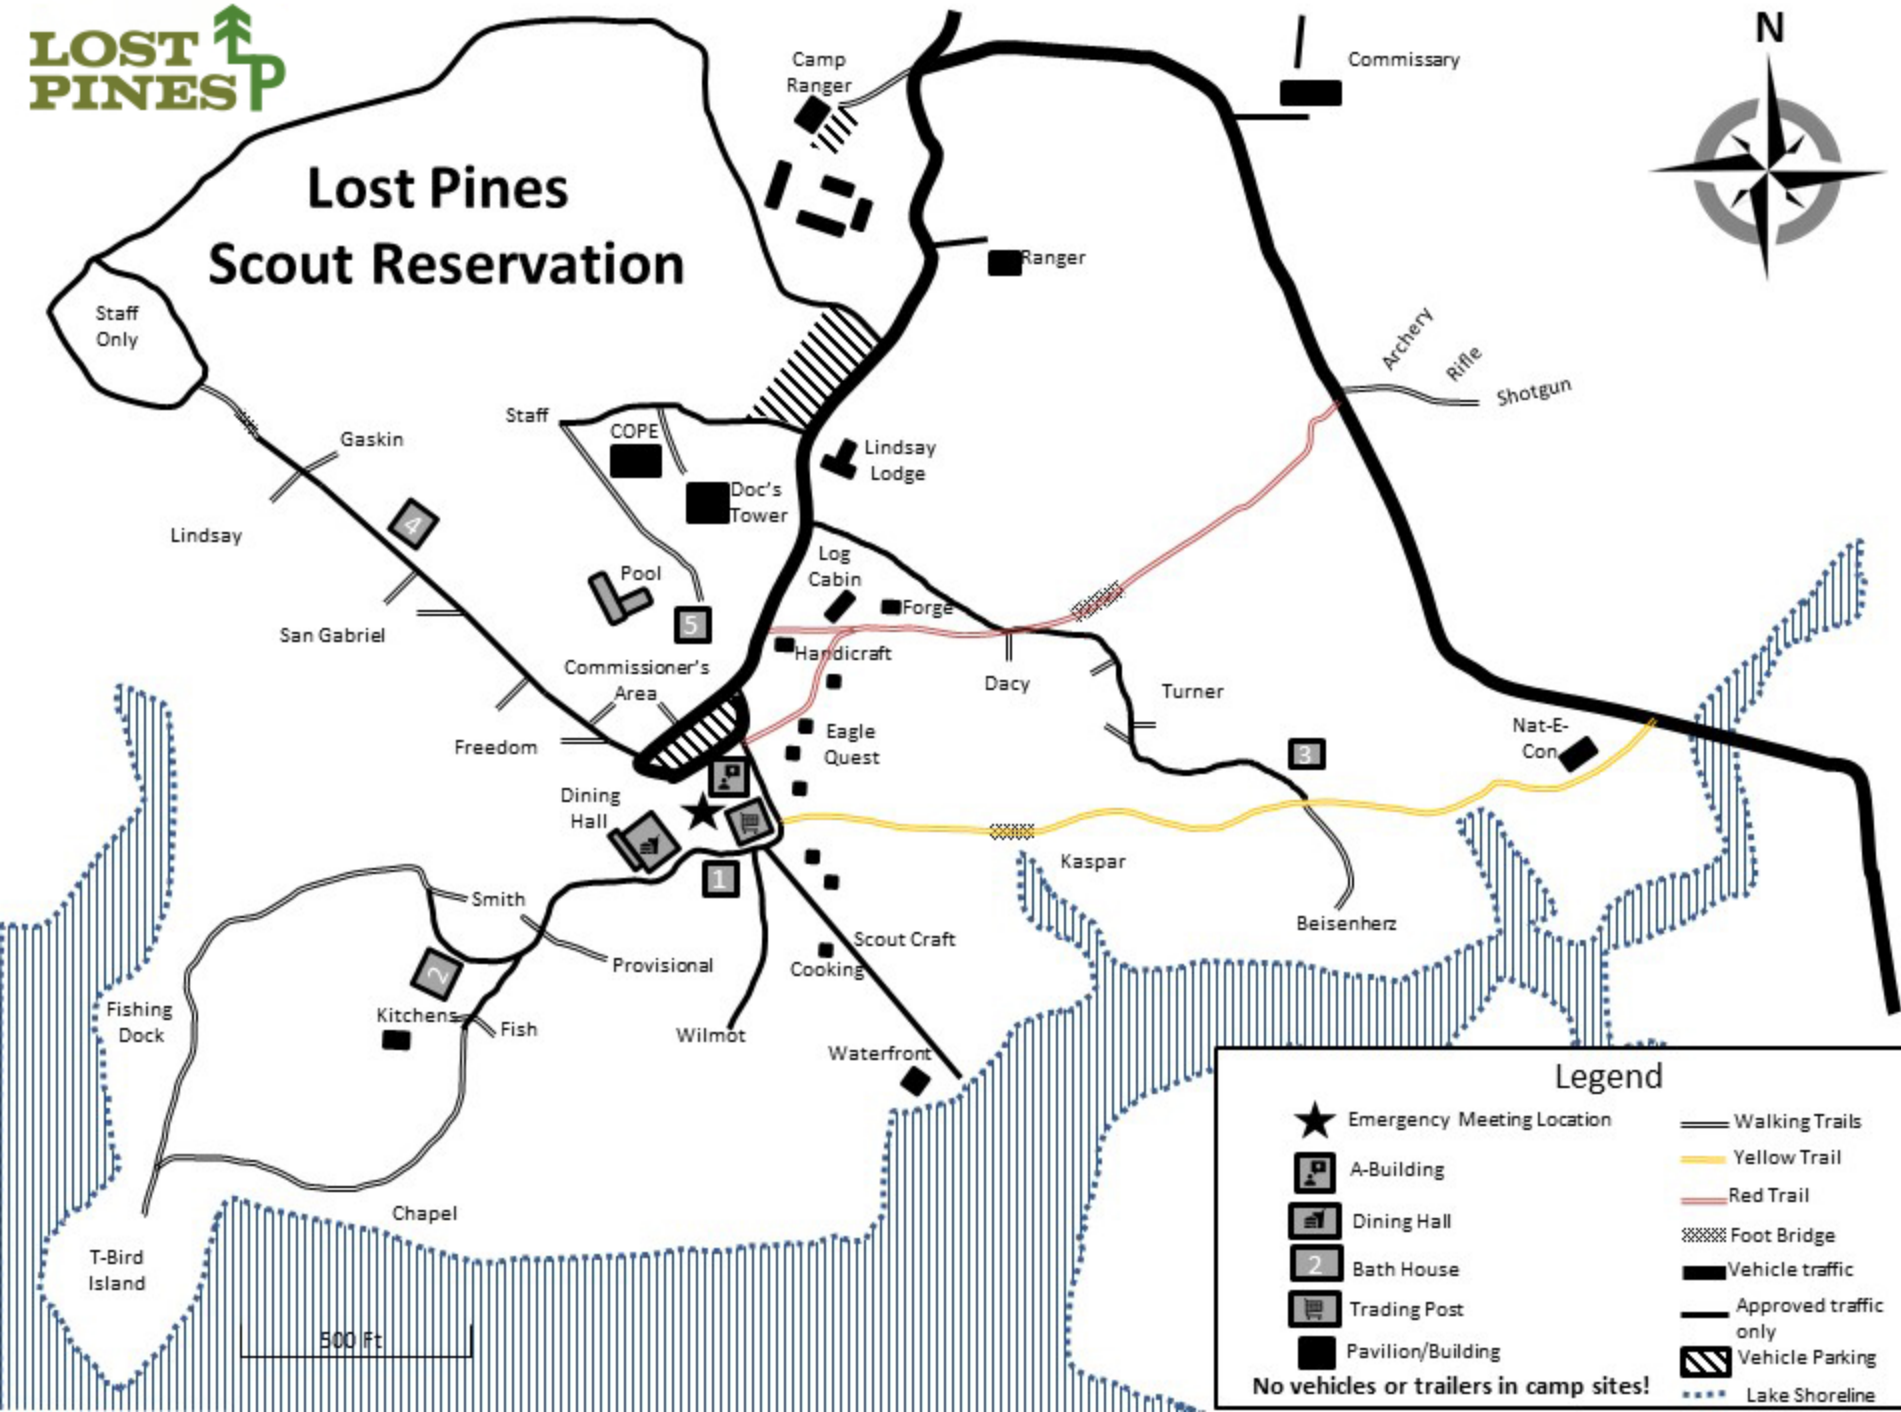

Lost Pines Scout Reservation

Legend

	Emergency Meeting Location		Walking Trails
	A-Building		Yellow Trail
	Dining Hall		Red Trail
	Bath House		Foot Bridge
	Trading Post		Vehicle traffic
	Pavilion/Building		Approved traffic only
No vehicles or trailers in camp sites!			Vehicle Parking
			Lake Shoreline